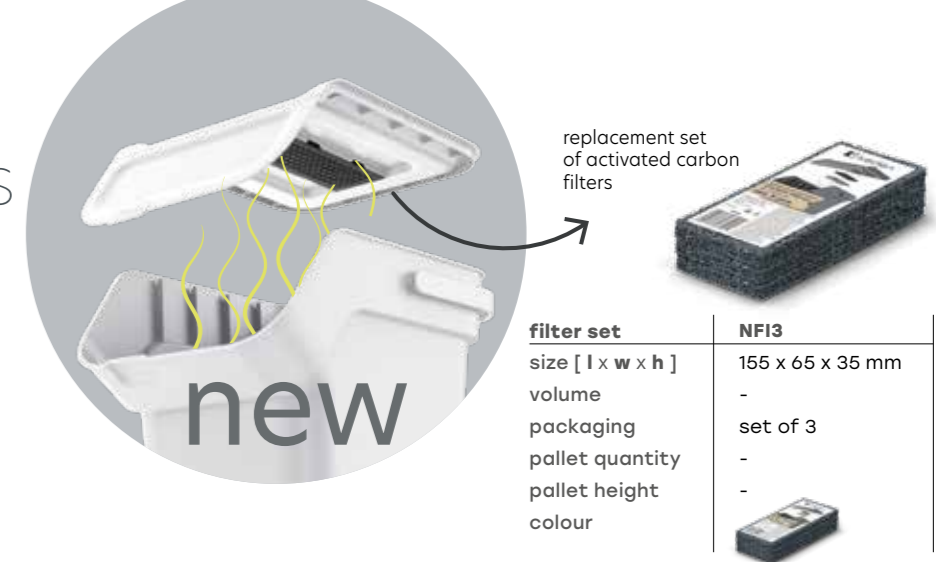

Accessories
Filter set

filter set	NF13
size [l x w x h]	155 x 65 x 35 mm
volume	-
packaging	set of 3
pallet quantity	-
pallet height	-
colour	-